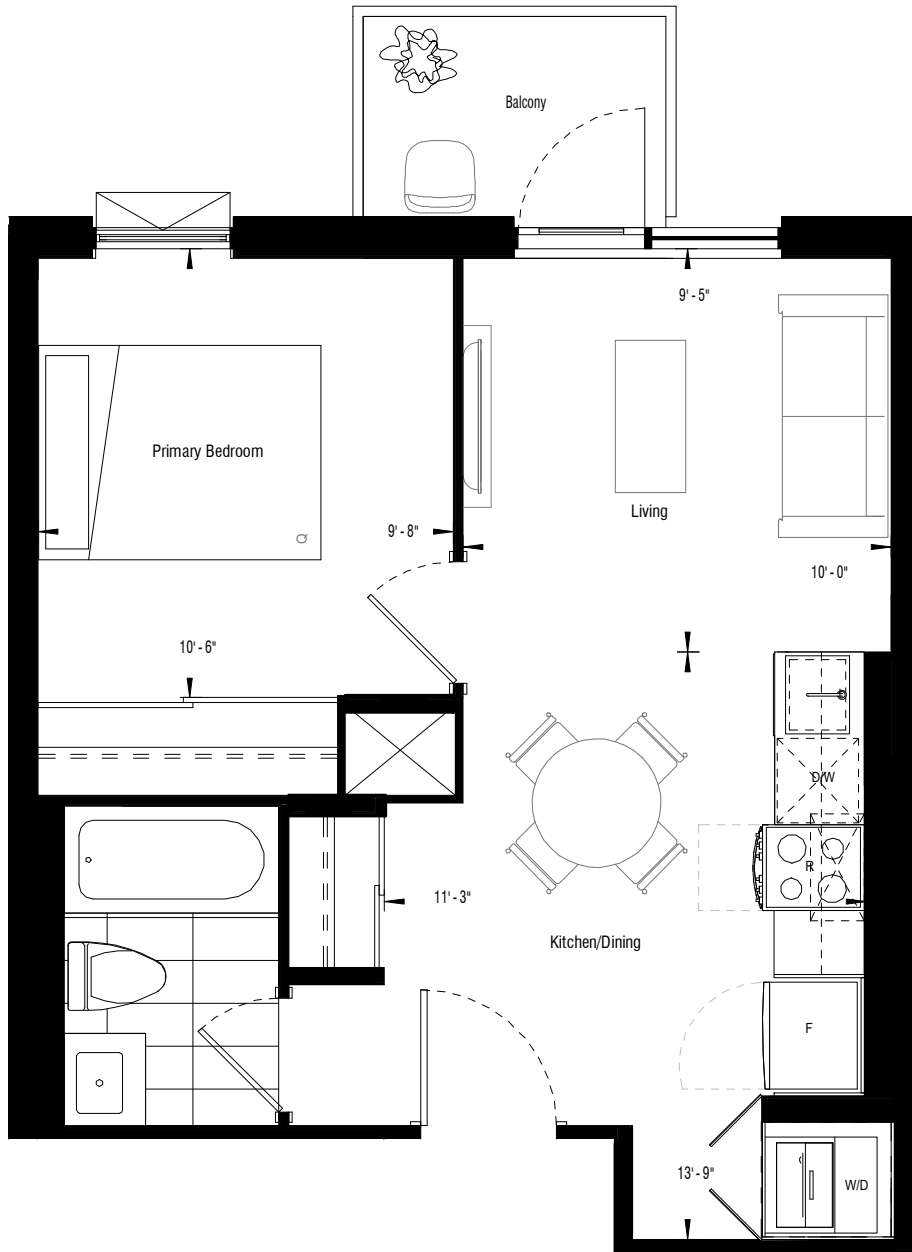

480 WILSON

RESIDENCE SEVEN

1 BEDROOM

Interior Area: 467 sq.ft

Outdoor Area: 36 sq.ft

Total Living Area: 503 sq.ft

Materials, specifications and floorplans are subject to change without notice. All floorplans are approximate dimensions. Actual useable floor space may vary from the stated floor area. E.&O.E.