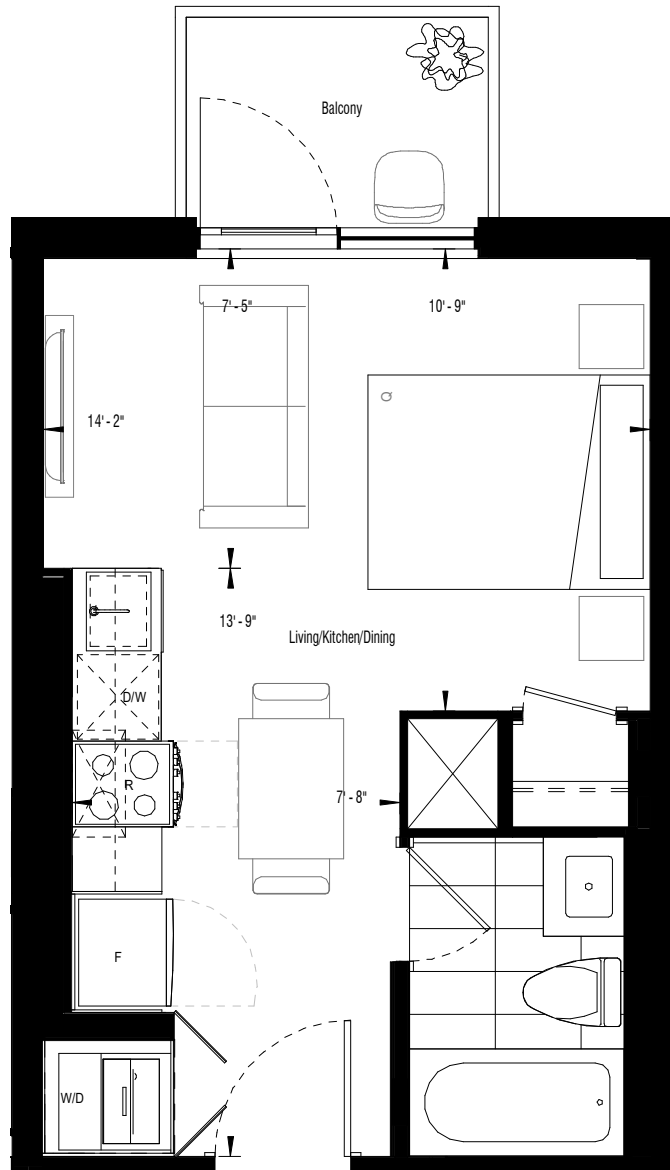

# 480 WILSON

## RESIDENCE ONE

### STUDIO

Interior Area: 331 sq.ft

Outdoor Area: 36 sq.ft

Total Living Area: 367 sq.ft

Materials, specifications and floorplans are subject to change without notice. All floorplans are approximate dimensions. Actual useable floor space may vary from the stated floor area. E.&O.E.