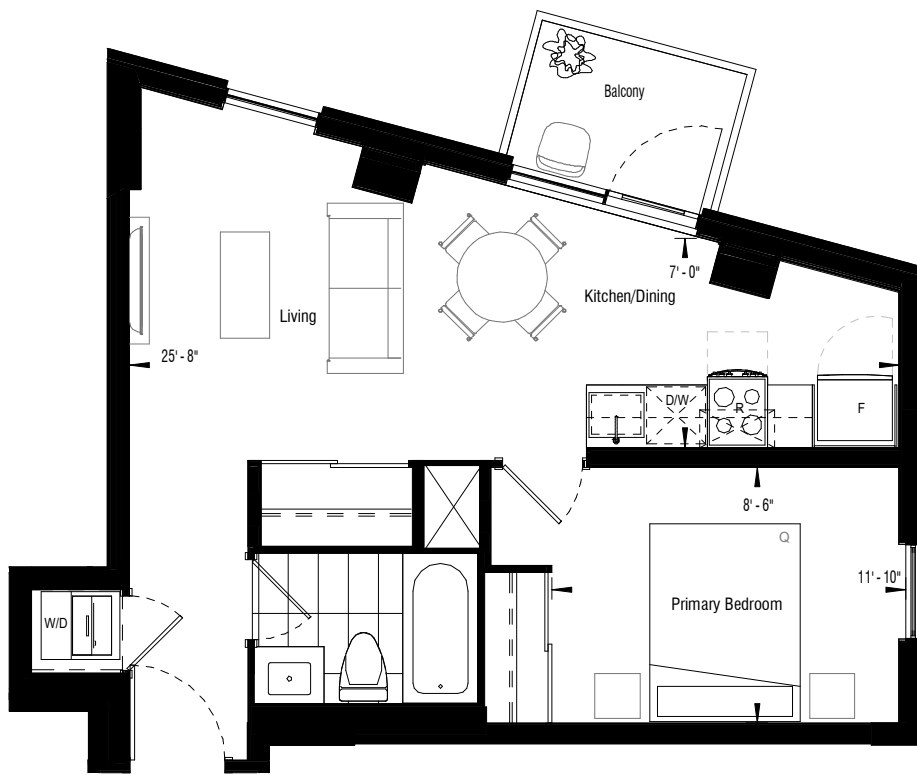

# 480 WILSON

## RESIDENCE NINE

1 BEDROOM

Interior Area: 537 sq.ft

Outdoor Area: 36 sq.ft

Total Living Area: 573 sq.ft

Materials, specifications and floorplans are subject to change without notice. All floorplans are approximate dimensions. Actual useable floor space may vary from the stated floor area. E.&O.E.