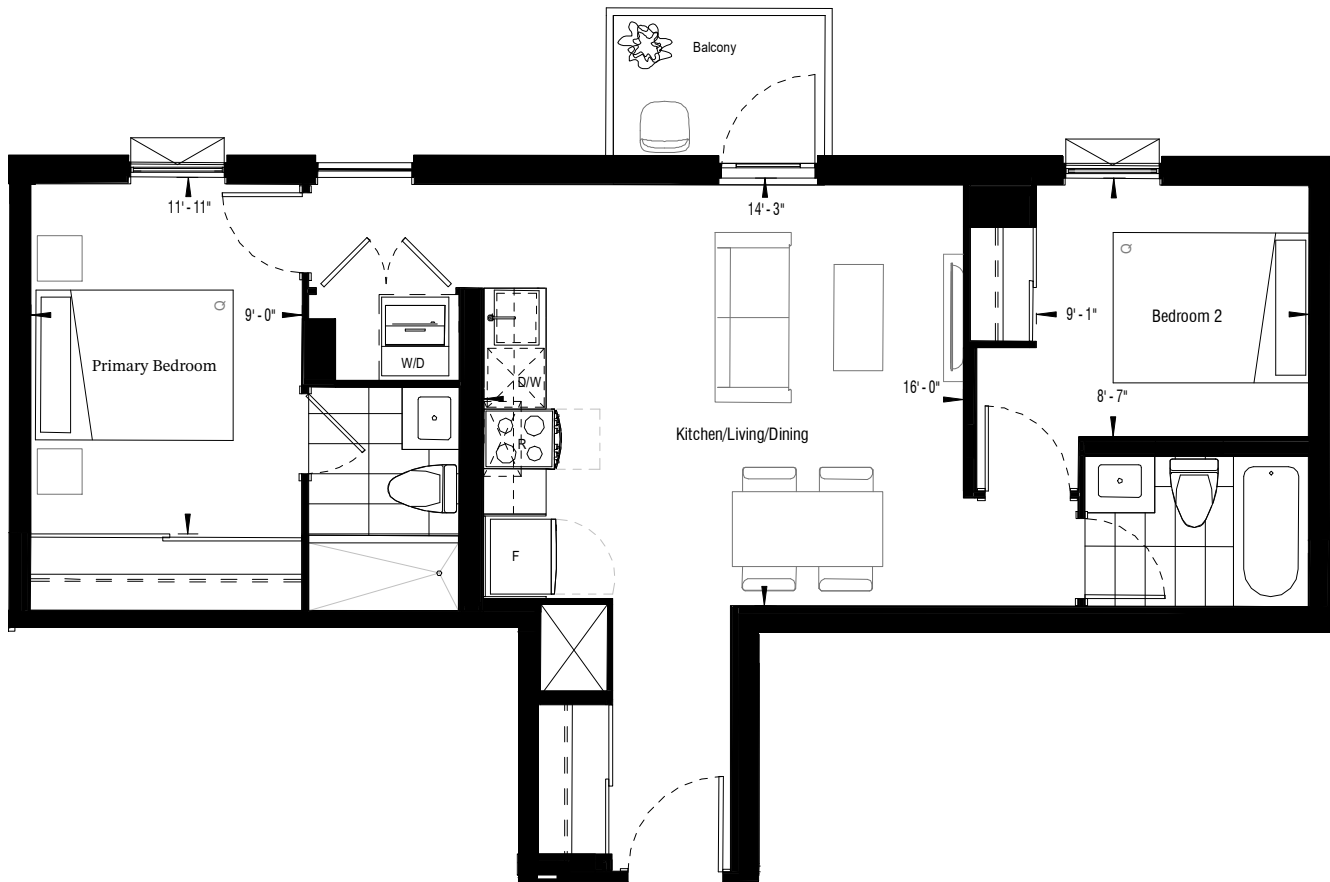

480 WILSON

RESIDENCE TWENTY FOUR

2 BEDROOM

Interior Area: 759 sq.ft

Outdoor Area: 36 sq.ft

Total Living Area: 795 sq.ft

Materials, specifications and floorplans are subject to change without notice. All floorplans are approximate dimensions. Actual useable floor space may vary from the stated floor area. E.&O.E.