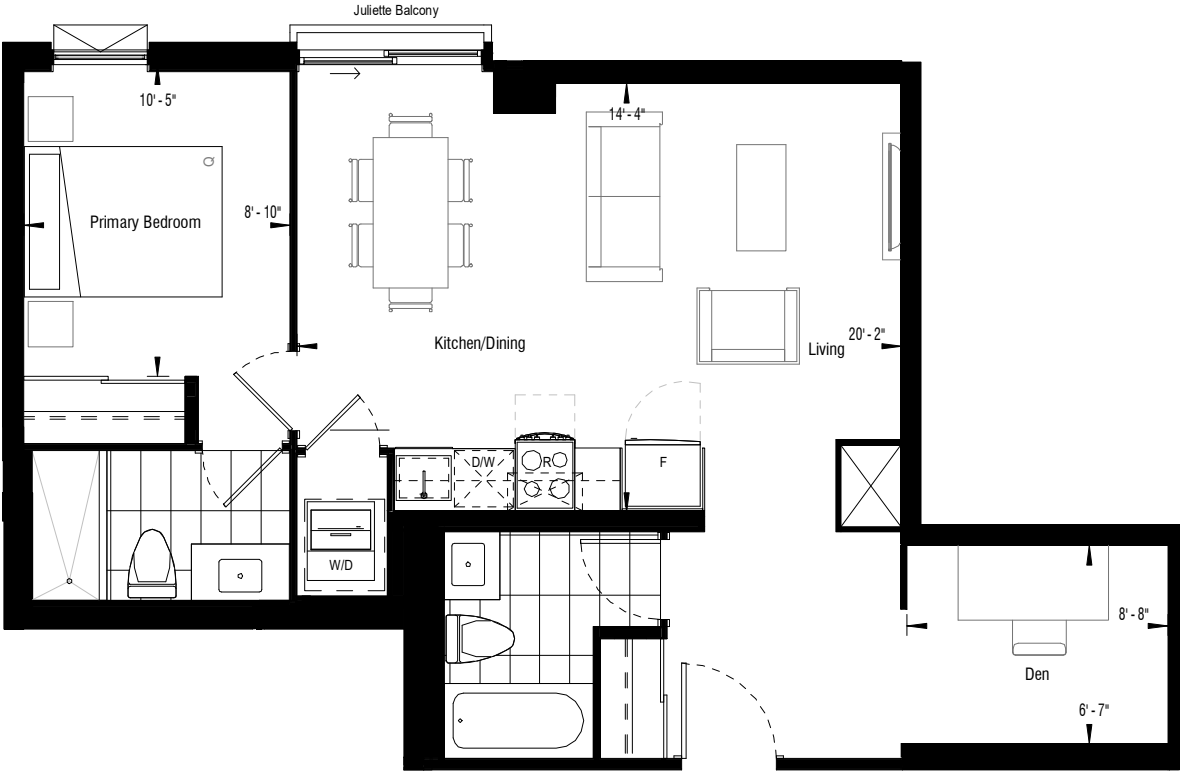

# 480 WILSON

## RESIDENCE TWENTY ONE

1 BEDROOM + DEN  
Interior Area: 733 sq.ft  
Juliette Balcony  
Total Living Area: 733 sq.ft

Materials, specifications and floorplans are subject to change without notice. All floorplans are approximate dimensions. Actual useable floor space may vary from the stated floor area. E.&O.E.