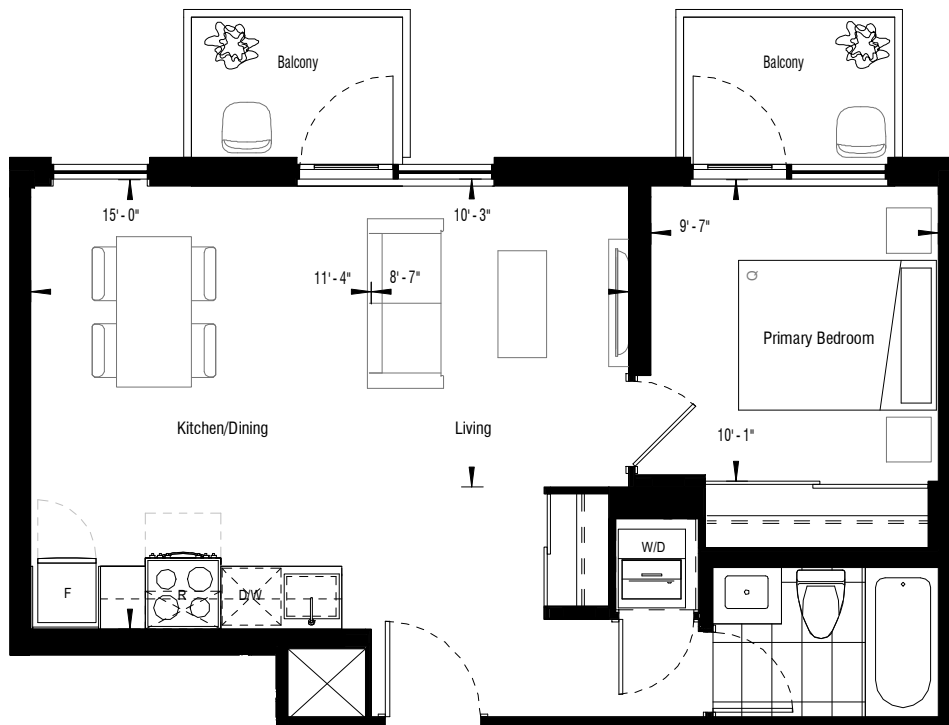

480 WILSON

RESIDENCE ELEVEN

1 BEDROOM

Interior Area: 571 sq.ft

Outdoor Area: 72 - 307 sq.ft

Total Living Area: 640 - 878 sq.ft

Terrace - Floor 10

Materials, specifications and floorplans are subject to change without notice. All floorplans are approximate dimensions. Actual useable floor space may vary from the stated floor area. E.&O.E.