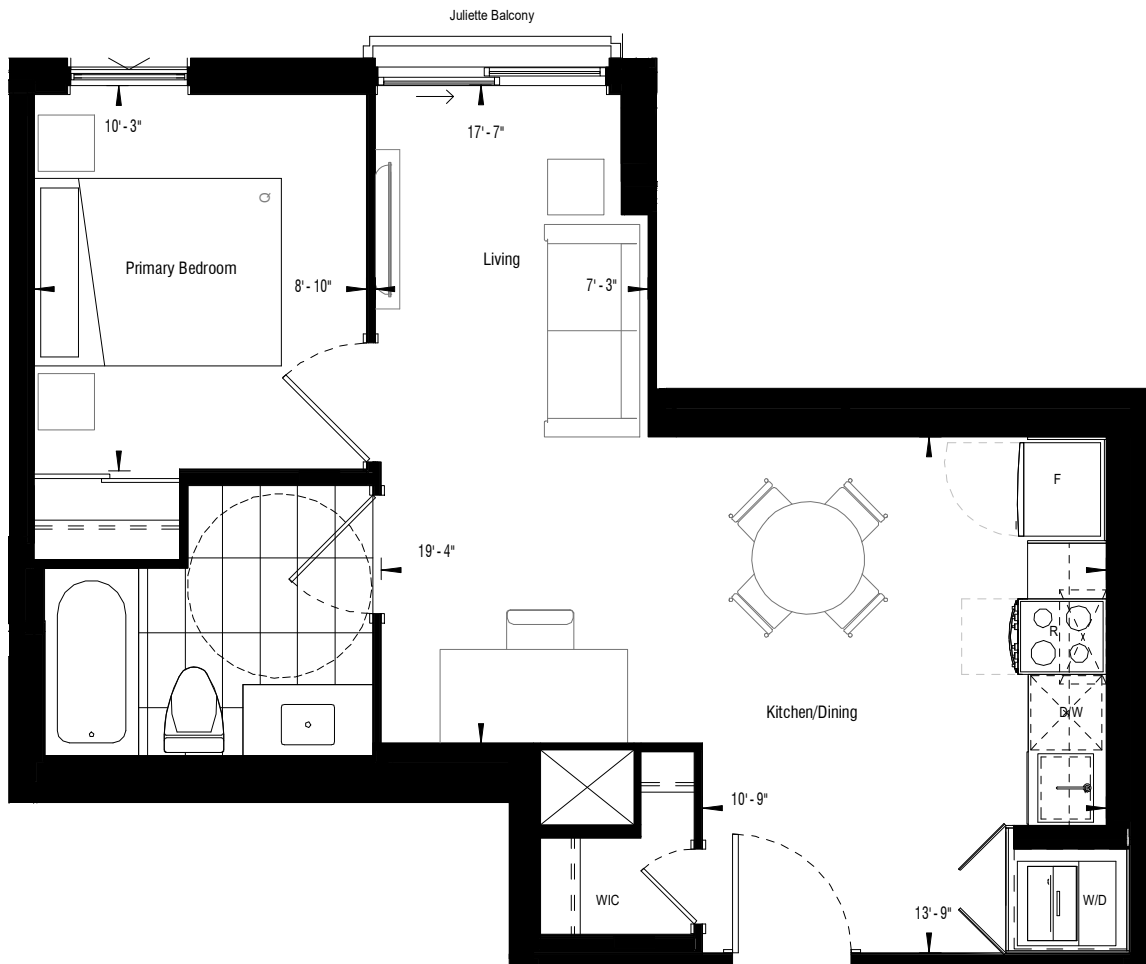

480 WILSON

RESIDENCE TEN

1 BEDROOM

Interior Area: 554 sq.ft

Juliette Balcony

Total Living Area: 554 sq.ft

Materials, specifications and floorplans are subject to change without notice. All floorplans are approximate dimensions. Actual useable floor space may vary from the stated floor area. E.&O.E.